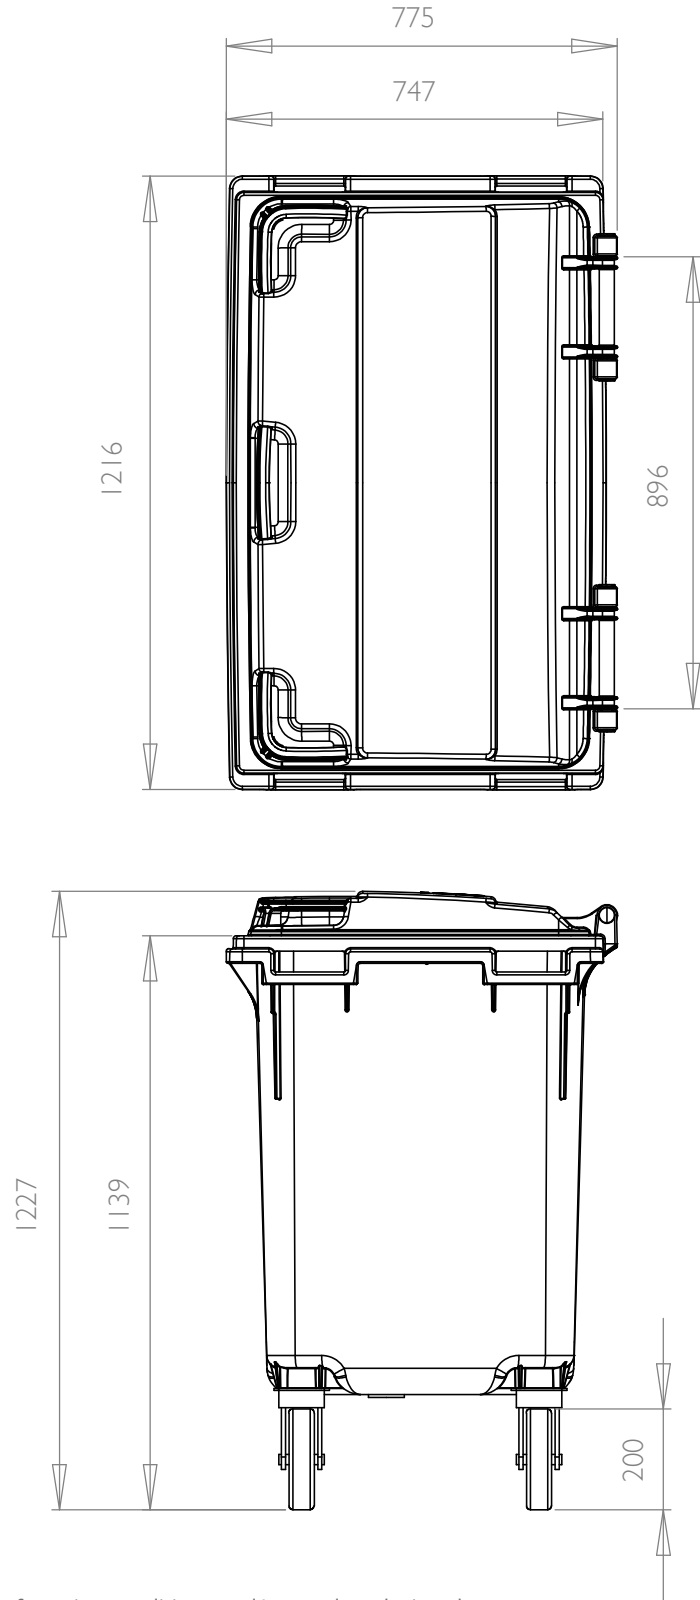

# 660 Litre Wheelie Bin

\*Dimensions are a guide only and may vary due to manufacturing conditions and/or product design changes.