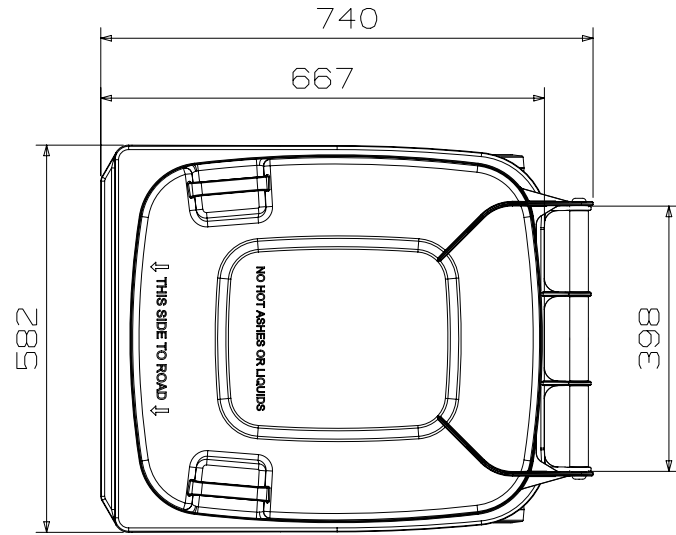

# 240 Litre Wheelie Bin

\*Dimensions are a guide only and may vary due to manufacturing conditions and/or product design changes.