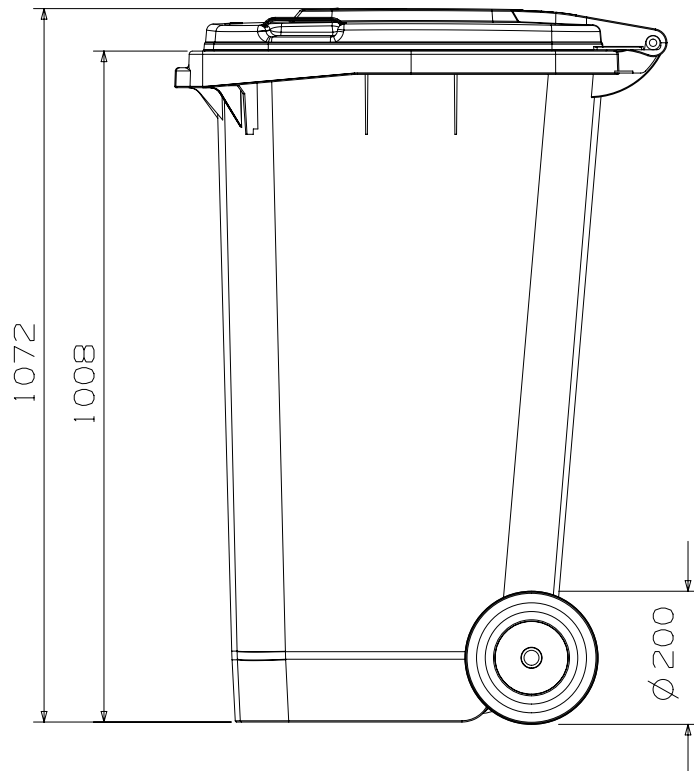

# 240 Litre Wheelie Bin

\*Dimensions are a guide only and may vary due to manufacturing conditions and/or product design changes.