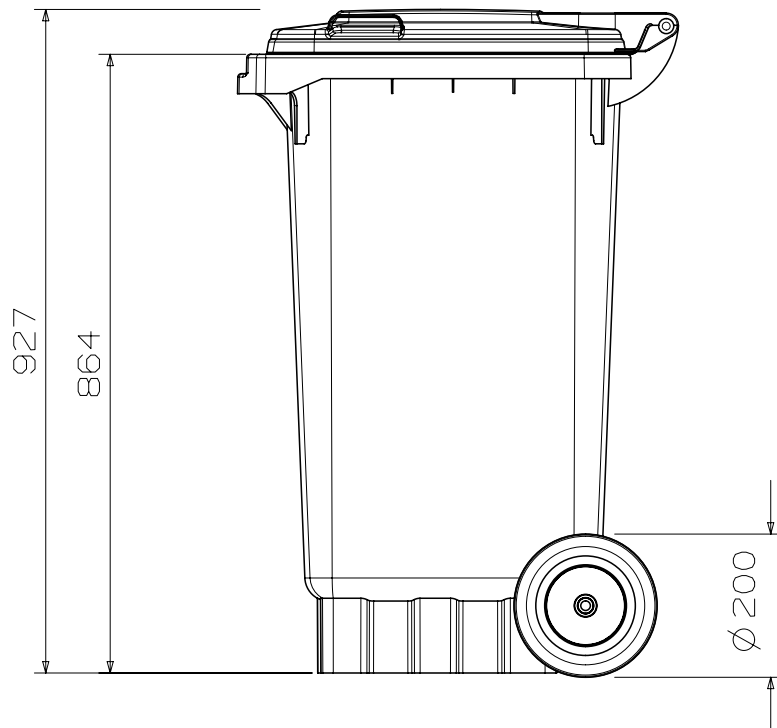

140 Litre Wheelie Bin

*Dimensions are a guide only and may vary due to manufacturing conditions and/or product design changes.