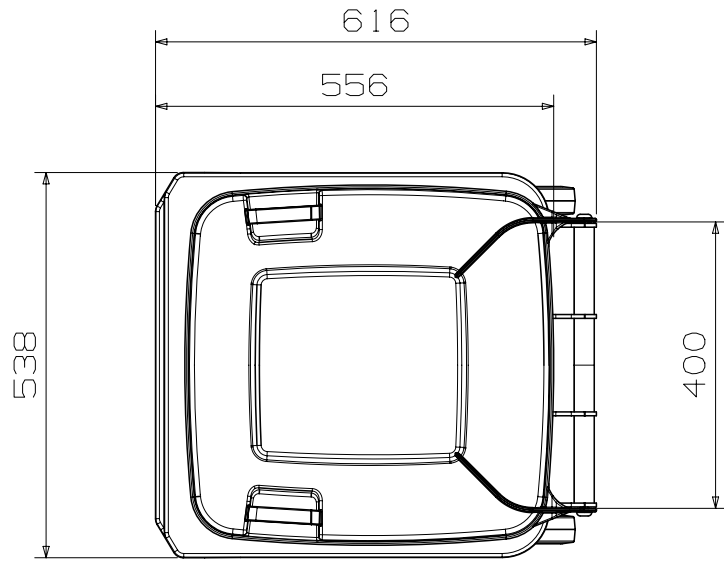

140 Litre Wheelie Bin

*Dimensions are a guide only and may vary due to manufacturing conditions and/or product design changes.