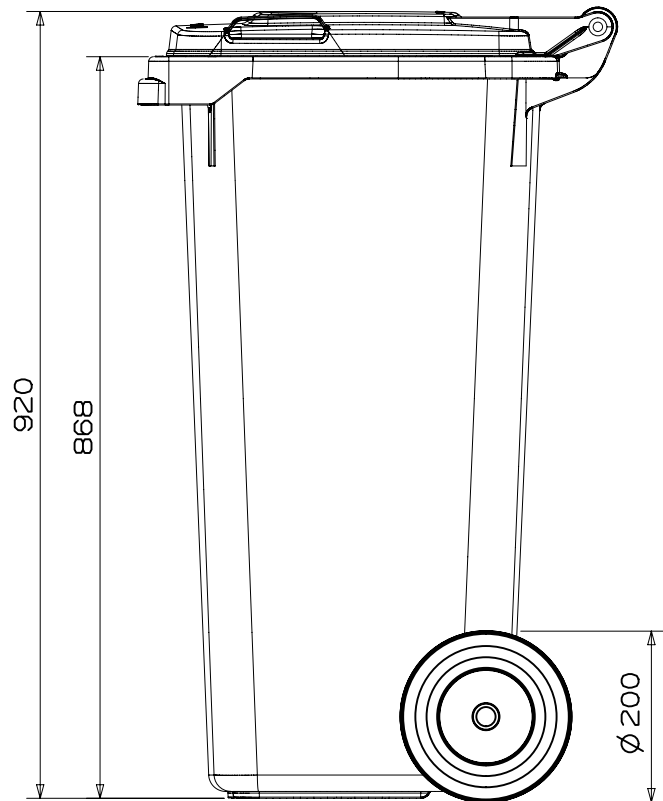

120 Litre Wheelie Bin

*Dimensions are a guide only and may vary due to manufacturing conditions and/or product design changes.