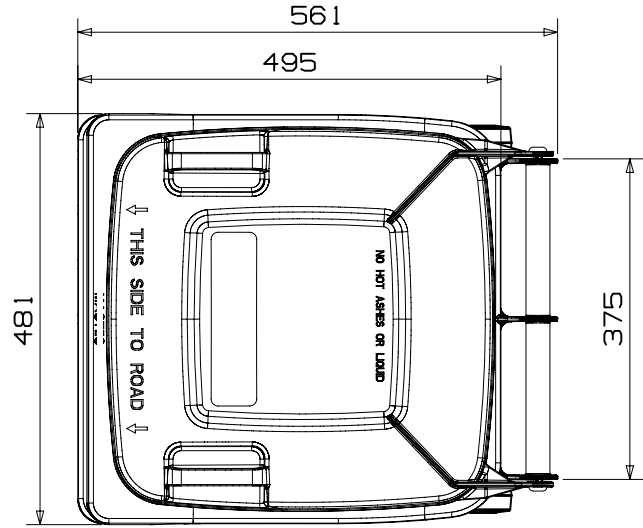

120 Litre Wheelie Bin

*Dimensions are a guide only and may vary due to manufacturing conditions and/or product design changes.