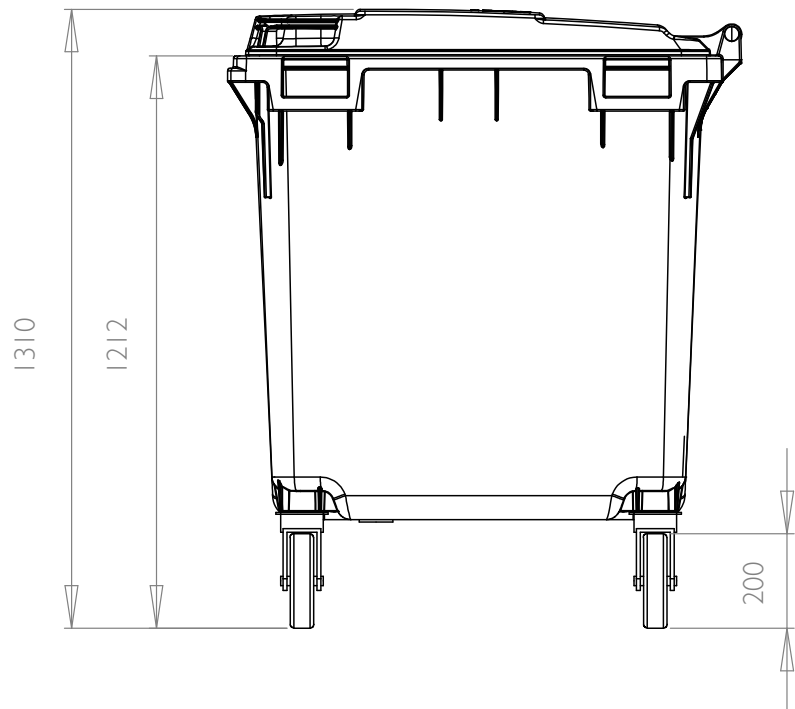

1100 Litre Wheelie Bin

*Dimensions are a guide only and may vary due to manufacturing conditions and/or product design changes.