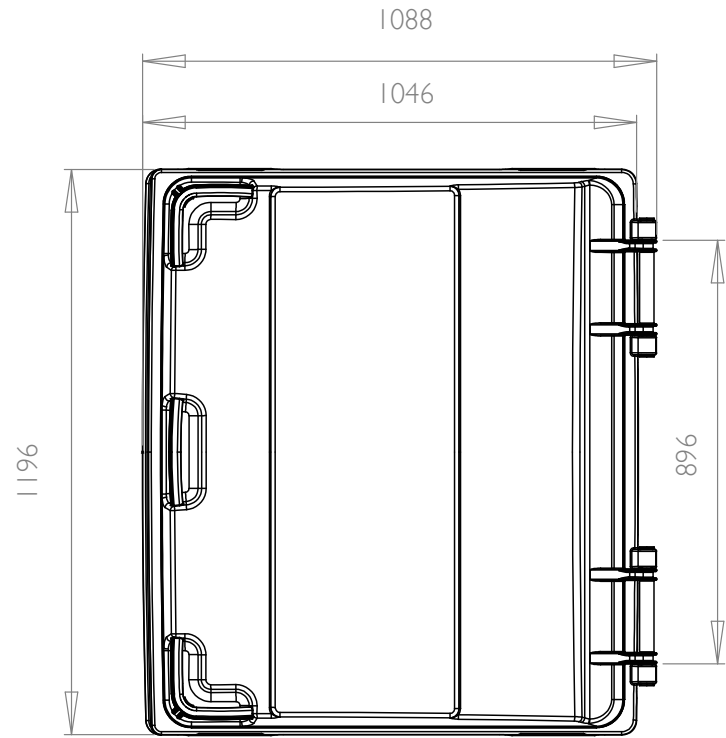

1100 Litre Wheelie Bin

*Dimensions are a guide only and may vary due to manufacturing conditions and/or product design changes.